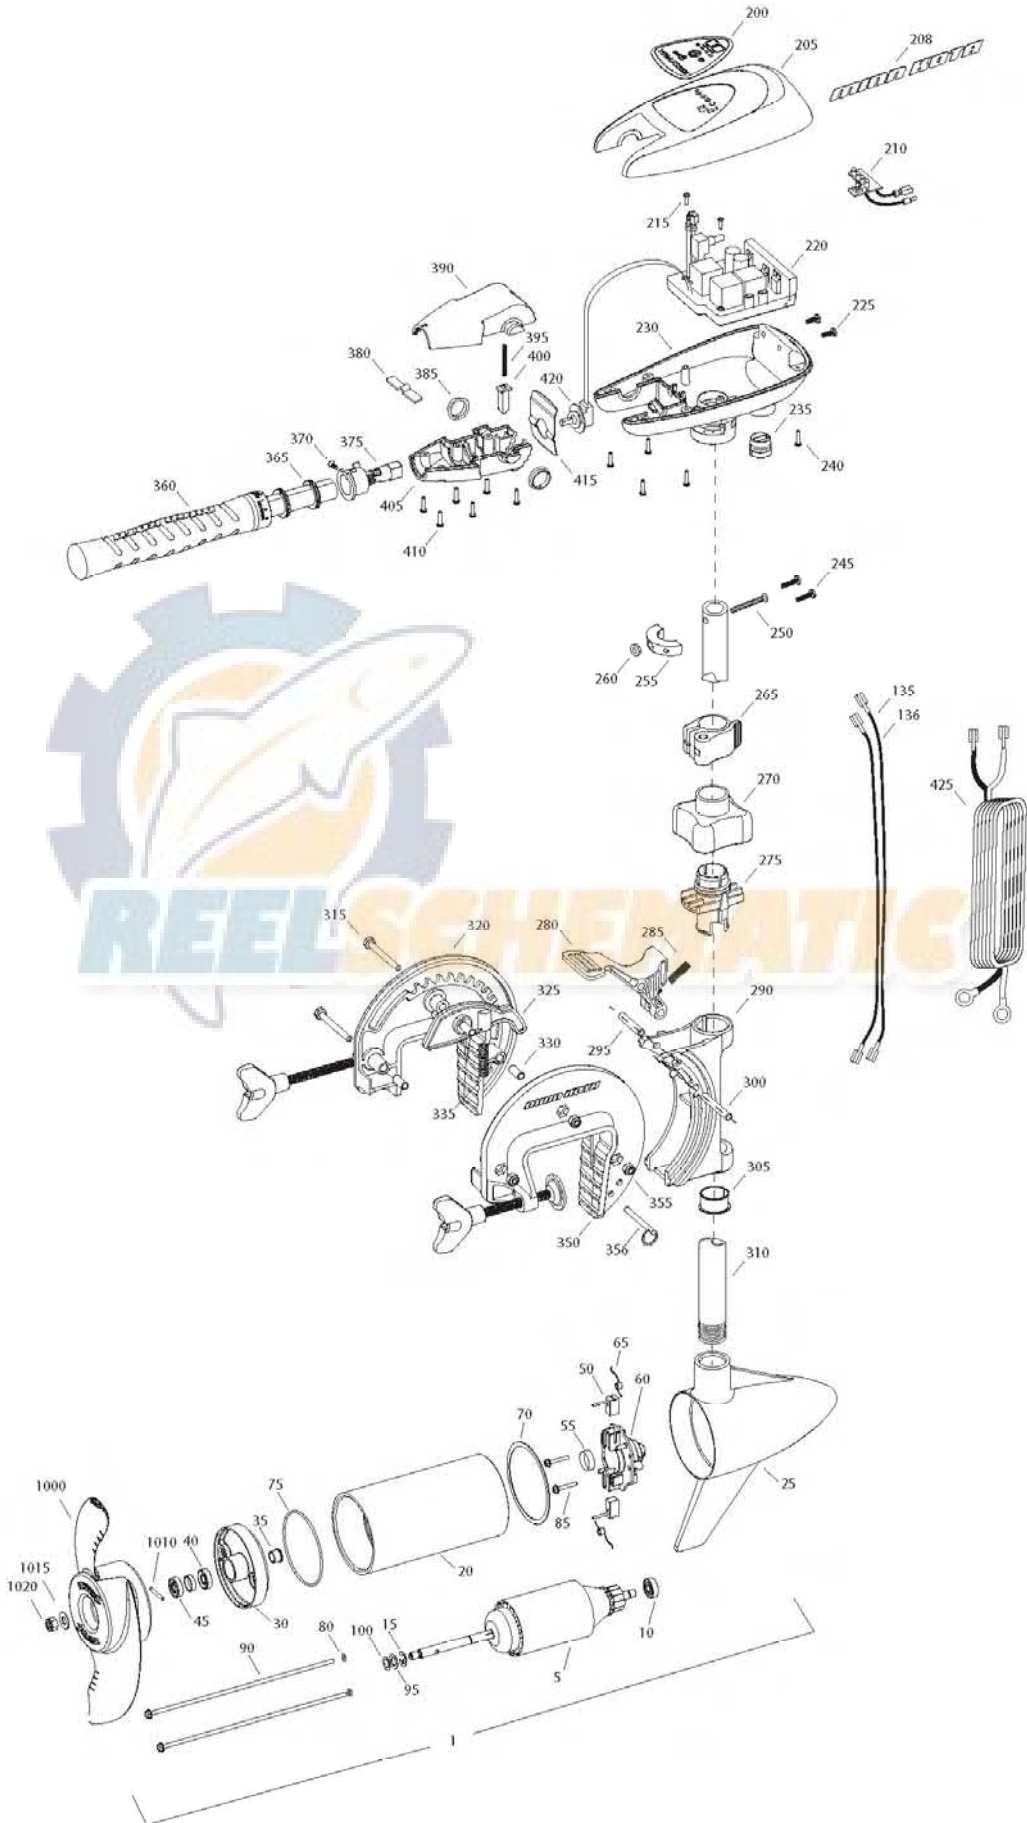

**TRAXXIS 55**  
55 LBS THRUST  
12 VOLT 50 AMPS  
36" OR 42" SHAFT

for use with "N" serial numbers  
2-year warranty

Item	P/N	Description	Qty	Item	P/N	Description	Qty
1	2097084	12V Motor 42" FW	1	■	2991795	Bracket assy, Composite [270-356]	1
5	2-100-121	Armature assembly	1	270	2060100	Knob, steering tension, soft	1
10	140-010	Bearing	1	275	2068400	Collet	1
15	788-015	Retaining ring	1	280	2064200	Lock arm	1
20	2-200-101	Center housing assembly	1	285	2062701	Spring, lock arm	1
25	421-065	Brush end housing assembly	1	290	2061821	Hinge	1
30	2-400-101	Plain end housing assembly	1	295	2062602	Pin, lock, Zinc	1
35	144-049	Flange bearing	1	300	2062602	Pin, lock, Zinc	1
40	880-003	Seal	1	305	2037301	Bushing, hinge	1
45	880-006	Seal with shield	1	310	2032052	Tube 36"	1
50	188-036	Brush	2		2032053	Tube 42"	1
55	725-050	Paper tube	1				
60	738-036	Brush plate assembly	1	315	2063500	Bolt 1/4-20 x 2 3/8", Zinc	3
65	975-040	Brush spring	2	320	2771950	Bracket, right, FW	1
70	337-036	Gasket	1	325	2067905	Cam deactivator	1
75	701-081	O-ring, motor	1	330	2067306	Bushing, dowel 1/4 x 1/2	3
80	701-008	O-ring, thru-bolt	2	335	2062702	Spring, cam deactivator	1
85	830-007	Screw, 8-32	2	■	2881380	Clamp screw kit	2 per kit
90	830-042	Thru-bolt	2	350	2771955	Bracket, left, FW	1
95	990-067	Washer, steel	2	355	2263104	Nut, 1/4-20, nylock, Zinc	3
100	990-070	Washer, nylatron	2	356	2062604	Pin, stop	1
135	640-004	Leadwire, black	1				
136	640-105	Leadwire, red	1	■	2990957	Handle assy, VARS [360-410]	1
■	2888460	Seal and O-ring Kit		360	2990456	Grip/handle assy, VARS [360-375]	1
				365	2060015	Bearing, handle	2
200	2065697	Decal, c-box cover	1	370	2063405	Screw, #6 PFH SS	1
205	2060295	C-box cover	1	375	2884092	Yoke / spider assy, VARS	1
208	2325665	Decal - MinnKota	2	380	2302742	Spring, detent, off	1
210	2074070	Battery meter, 12v FW	1	385	2060005	Bearing, handle pivot	2
215	3043427	Screw, #8 x 7/8 SS	2	390	2060900	Handle pivot, top	1
220	2184016	Control board, 12v	1	395	2302745	Spring, release button	1
■	2888411	Potentiometer Replacement Kit		400	2063700	Button, release	1
225	2303434	Screw, #8-30 x 5/8 SS	2	405	2060905	Handle pivot, bottom	1
230	2062501	Control box, VARS, FW	1	410	2303412	Screw, #6 x 5/8 SS	6
235	2062905	Strain relief	1				
240	2303412	Screw, #6 x 5/8 SS	6	415	2062715	Spring, handle pivot	1
245	2263434	Screw, #8 x 1 SS	2	420	2061700	Washer, pot holder	1
250	2383407	Screw, #10-24 x 2 SS	1	425	2992523	Leadwire assy, includes [235]	1
255	2061515	Collar, c-box	1				
260	2383124	Nut, 10-24, nylock, SS	1	■	1378170	Propeller kit	
265	2991521	Cam lock/depth collar assy	1	■	2994875	Propeller bag assy	
				1000	2091170	Propeller	1
				1010	2092600	Drive pin, small	1
				1015	2151726	Washer, prop, small	1
				1020	2053101	Nut, nylock, prop, small	1